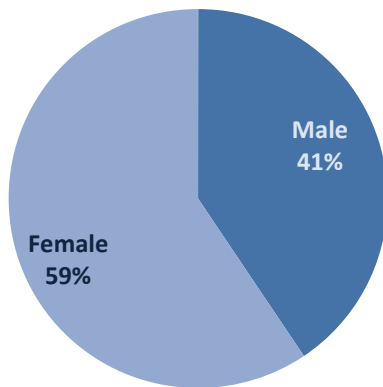

Yuba College 2011 Quick Facts

2088 North Beale Road, Marysville, CA 95991

Yuba College opened its 160 acre Marysville campus in 1962 and offers classes in over 90 programs that prepare students for a certificate, associate's degree, or transfer to a four-year college. Yuba College has two satellite campuses, Clear Lake Campus and at Beale Air Force Base, and is part of two college district which covers 4,192 square miles and all or part of eight Northern California counties.

Student Demographics	FALL 2010	FALL 2009	FALL 2008
Registered Students	8490	9531	9712
New Students	1561	2243	2686
Students With Disabilities	623	642	681
Age Range	13-87	13-85	12-84
Average Age	27.4	27.7	28.2
Load: Full-time	39.2%	33.2%	31.0%
Part-time	60.8%	66.8%	69.0%

Fall 2010 Gender