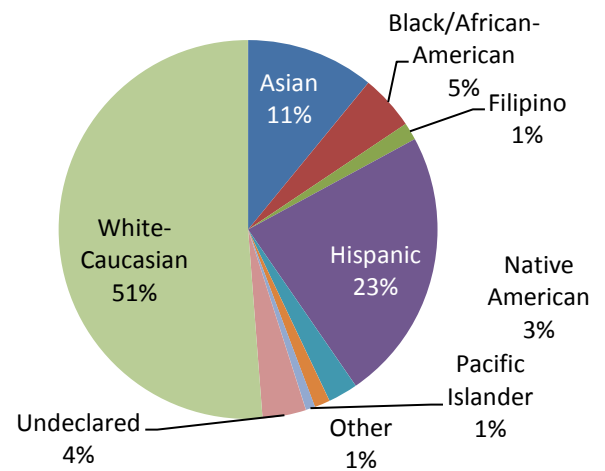

Fall 2010 Ethnicity

2010-2011 Degrees 541

Top 5: General Education Social and Behavioral Science, General Education AS, General Education—Natural Science, Nursing ADN, Radiologic Technology

2010-2011 Certificates 311

Top 3: Cosmetology, Fire Technology, Human Services

2010-11 Financial Aid Awards			Top Educational Goals		Student Residence	
	Awards	Dollar Amount	Transfer to 4-year college with an A.A.	Sutter	2659	
BOG Fee Waiver	8017	$ 6,109,030	Undecided/No Response	Yuba	2245	
Grants	5001	$ 15,281,044	General Education A.A.	Lake	926	
Scholarships	206	$ 170,051	Vocational Education A.S.	Yolo	464	
Workstudy	206	$ 347,718	Earn a Certificate	Sacramento	164	
Loans	430	$ 1,717,837		Colusa	161	
Americorp	13	$ 24,601		Butte	116