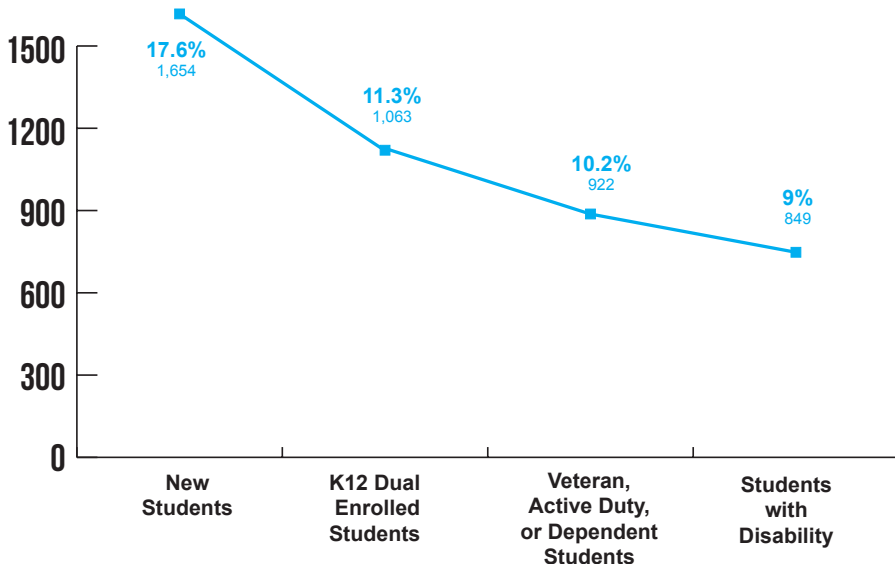

2017 QUICKFACTS

Yuba College was founded in 1927 and opened its current site in Marysville in 1962. The College offers classes in over 90 programs that prepare students for a certificate, an associate's degree, or transfer to a four-year college with an associate's degree for transfer. Yuba College operates the Sutter County Campus and the Beale Air Force Outreach Center, and is part of a two college district which spans eight counties and nearly 4,200 square miles in rural north-central California.

STUDENT DEMOGRAPHICS

REGISTERED STUDENTS

2017
9,391

2018
AGE RANGE:
13-85

AVE. AGE:
25.1

LOAD
FT:
21.8% (2,050)

PT:
60.4% (5,668)

FALL 2017 GENDER