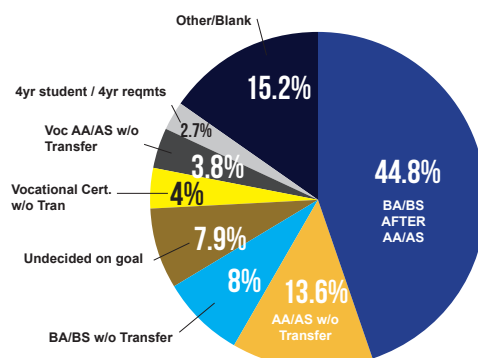

2016-17 TOP EDUCATIONAL GOALS