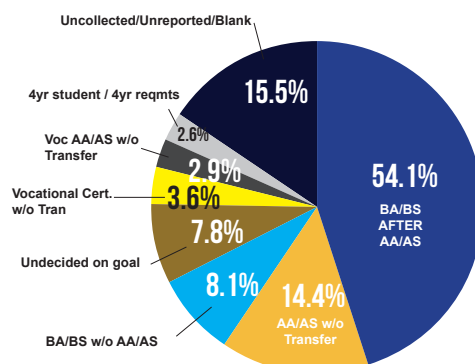

2017-18 TOP EDUCATIONAL GOALS