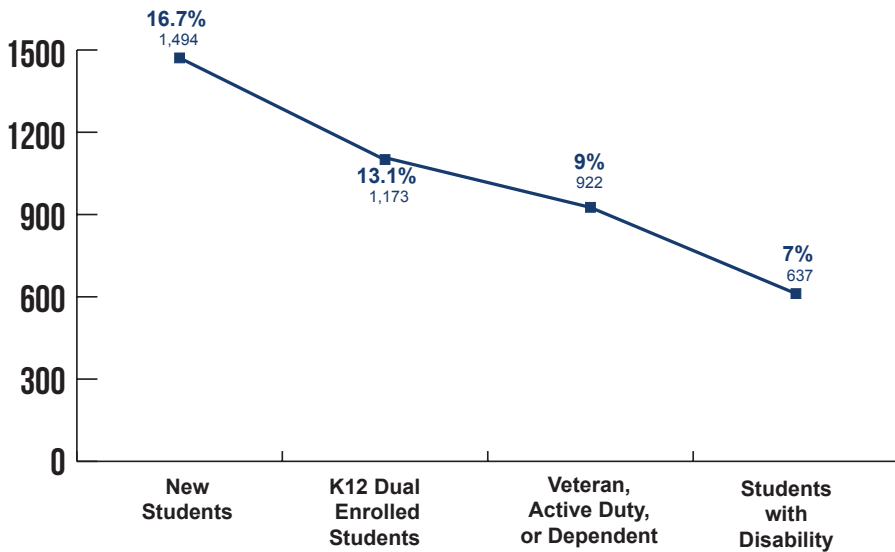

2018 QUICKFACTS

Yuba College was founded in 1927 and opened its current site in Marysville in 1962. The College offers classes in over 90 programs that prepare students for a certificate, an associate's degree, or transfer to a four-year college with an associate's degree for transfer. Yuba College operates the Sutter County Campus and the Beale Air Force Outreach Center, and is part of a two college district which spans eight counties and nearly 4,200 square miles in rural north-central California.

STUDENT DEMOGRAPHICS

REGISTERED STUDENTS

2018
8,965

2018
AGE RANGE:
13-86

AVE. AGE:
24.9

LOAD FT:
28.6% (2,562)

PT:
59.6% (5,341)

FALL 2018 GENDER