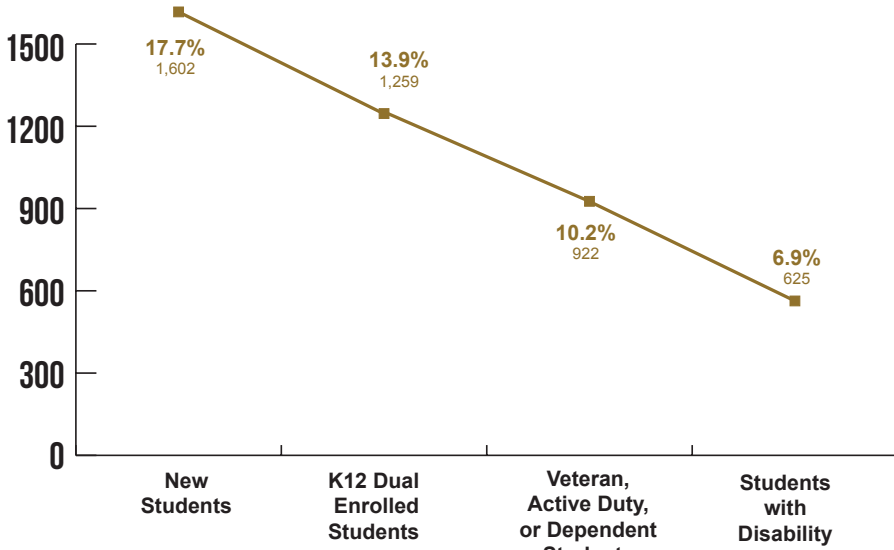

2019 QUICKFACTS

Yuba College was founded in 1927 and opened its current site in Marysville in 1962. The College offers classes in over 90 programs that prepare students for a certificate, an associate's degree, or transfer to a four-year college with an associate's degree for transfer. Yuba College operates the Sutter County Campus and the Beale Air Force Outreach Center, and is part of a two college district which spans eight counties and nearly 4,200 square miles in rural north-central California.

STUDENT DEMOGRAPHICS

REGISTERED STUDENTS

2019
9,035

2019
AGE RANGE:
13-84

AVE. AGE:
24.7

LOAD
FT:
27.1% (2,446)

PT:
60.6% (5,472)

FALL 2019 GENDER