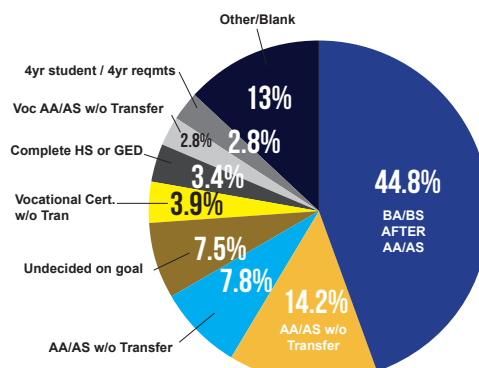

2018-19 TOP EDUCATIONAL GOALS