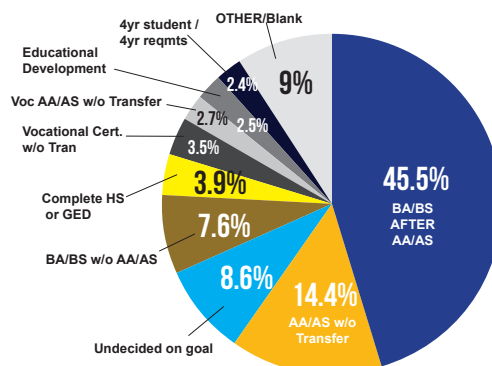

2019-20 TOP EDUCATIONAL GOALS