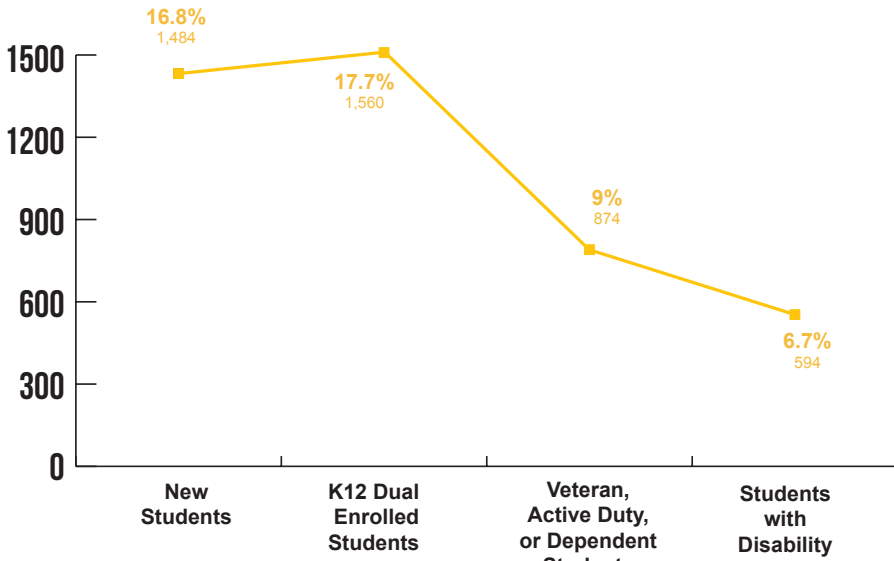

2020 QUICKFACTS

Yuba College was founded in 1927 and opened its current site in Marysville in 1962. The College offers classes in over 90 programs that prepare students for a certificate, an associate's degree, or transfer to a four-year college with an associate's degree for transfer. Yuba College operates the Sutter County Campus and the Beale Air Force Outreach Center, and is part of a two college district which spans eight counties and nearly 4,200 square miles in rural north-central California.

STUDENT DEMOGRAPHICS

REGISTERED STUDENTS

2020
8,817

2020
AGE RANGE:
13-84

AVE. AGE:
24.7

LOAD
FT:
27.1% (2,446)

PT:
60.6% (5,472)

FALL 2020 GENDER