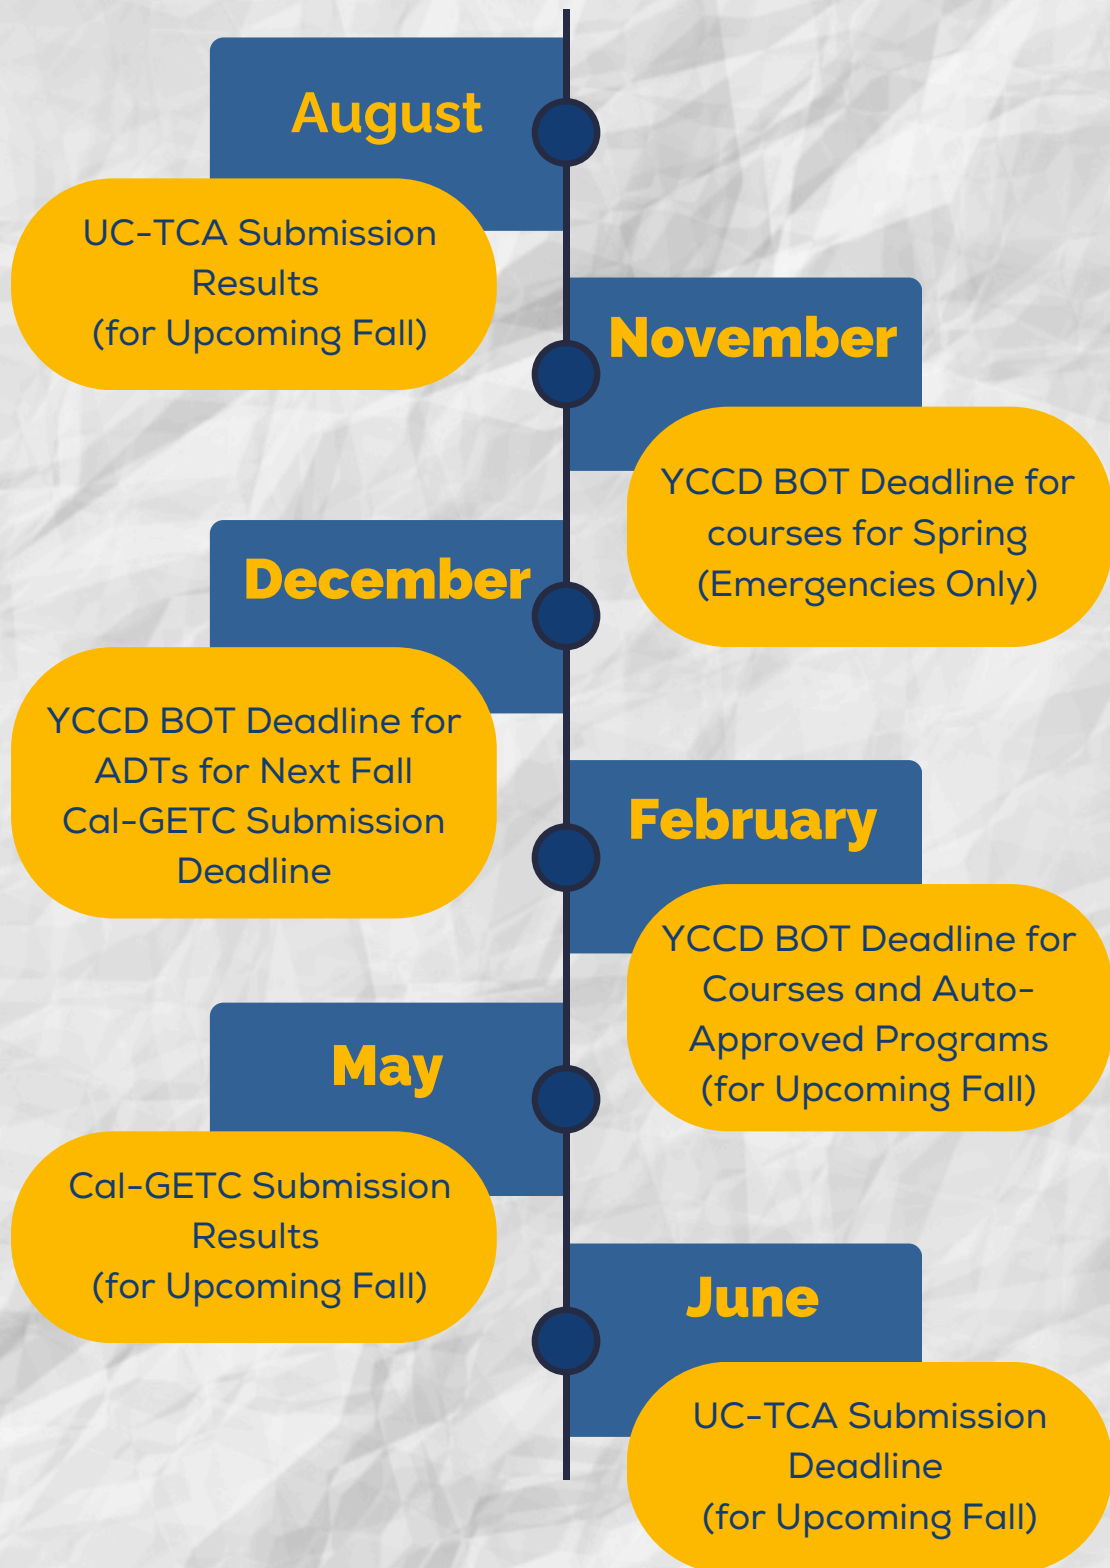

CURRICULUM TIMELINE

2024-25

Cal-GETC submission requires courses to be UC-TCA approved first.

UC-TCA/Cal-GETC is NOT retroactive! Should not be scheduled until agreements are in place.