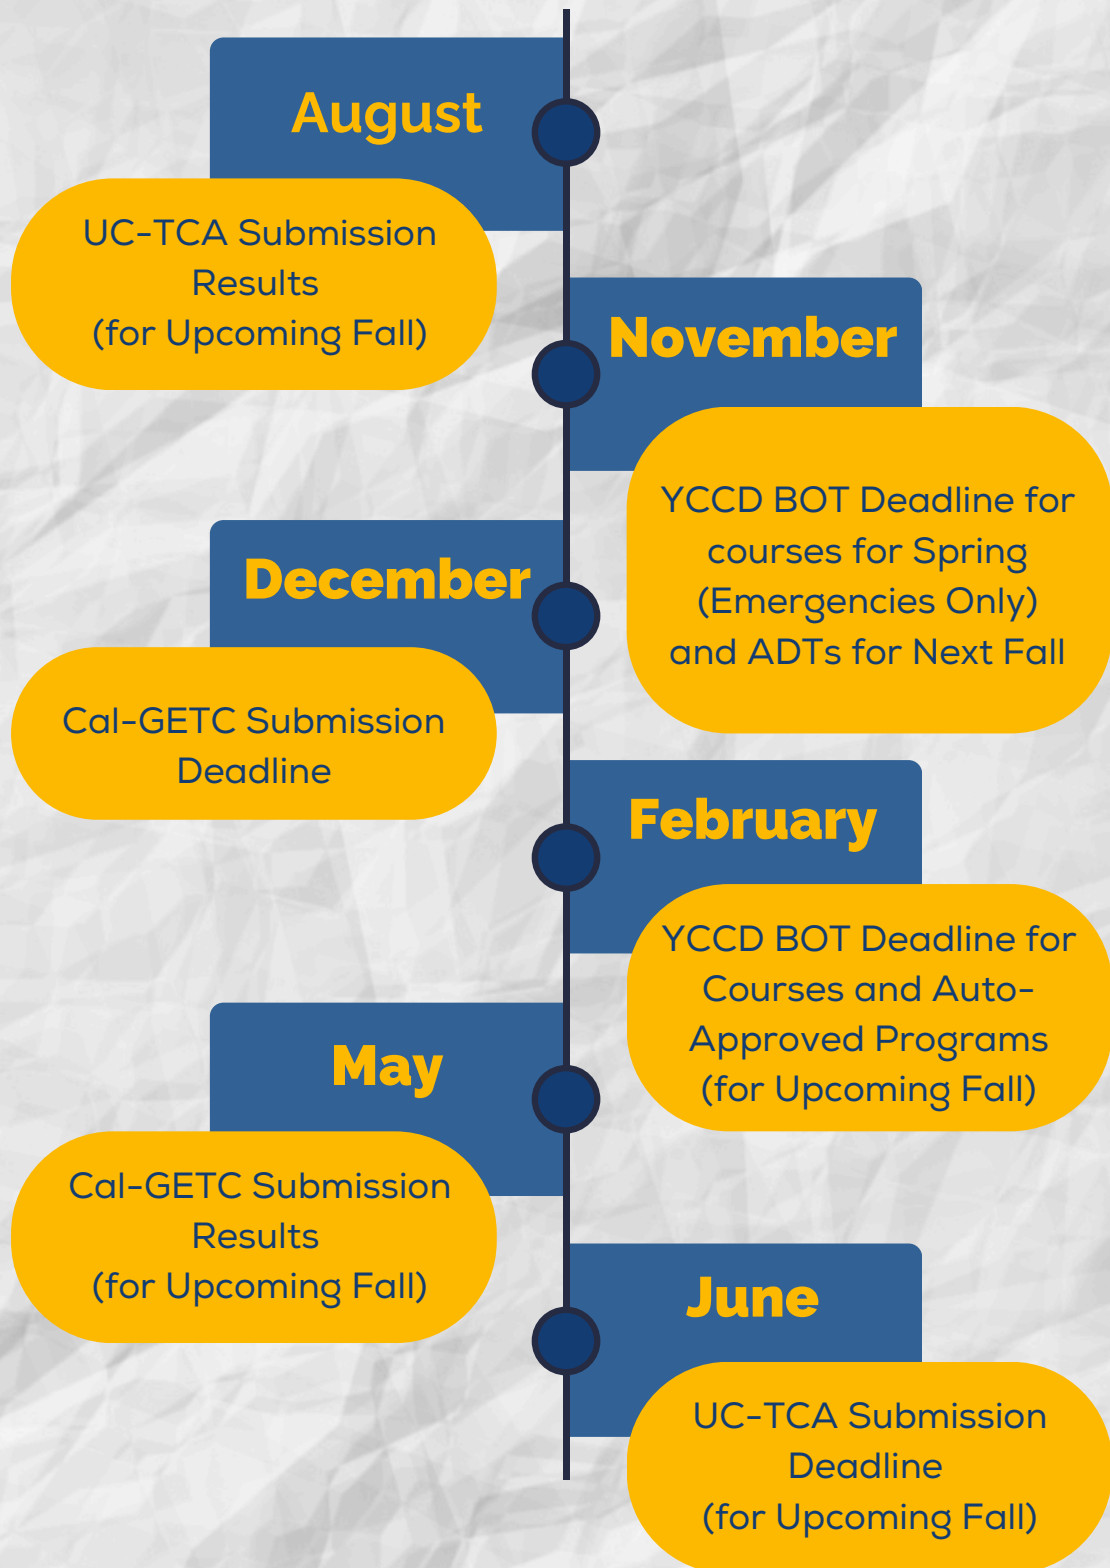

CURRICULUM TIMELINE

2024-25

Cal-GETC submission requires courses to be UC-TCA approved first.

UC-TCA/Cal-GETC is NOT retroactive! Should not be scheduled until agreements are in place.